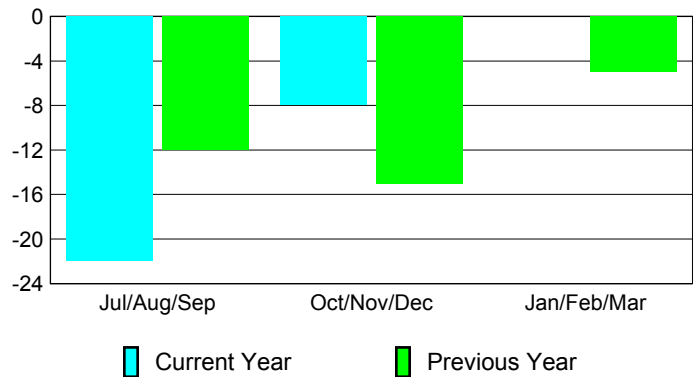

Membership Results
2012-2013

Membership
2011-2012

Month	Net Memb Goal	Actual New Memb	Actual Dropped Memb	Gain/Loss of Memb	Gain/Loss of Memb
Jul/Aug/Sep	0	28	-50	-22	-12
Oct/Nov/Dec	0	20	-28	-8	-15
Jan/Feb/Mar	0	0	0	0	-5
Totals	0	48	-78	-30	-32

Membership Results 2012-2013

Goal, New, Dropped, Gain/Loss

Comparison of Membership Gain/Loss

Current Year Compared to the Previous Year

Gender Comparison 2012-2013

Jul/Aug/Sep

Oct/Nov/Dec

Jan/Feb/Mar