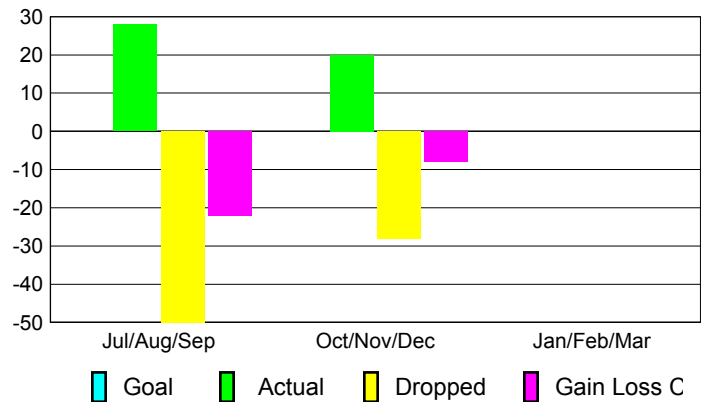

Membership Results 2012-2013

Goal, New, Dropped, Gain/Loss

Comparison of Membership Gain/Loss

Current Year Compared to the Previous Year